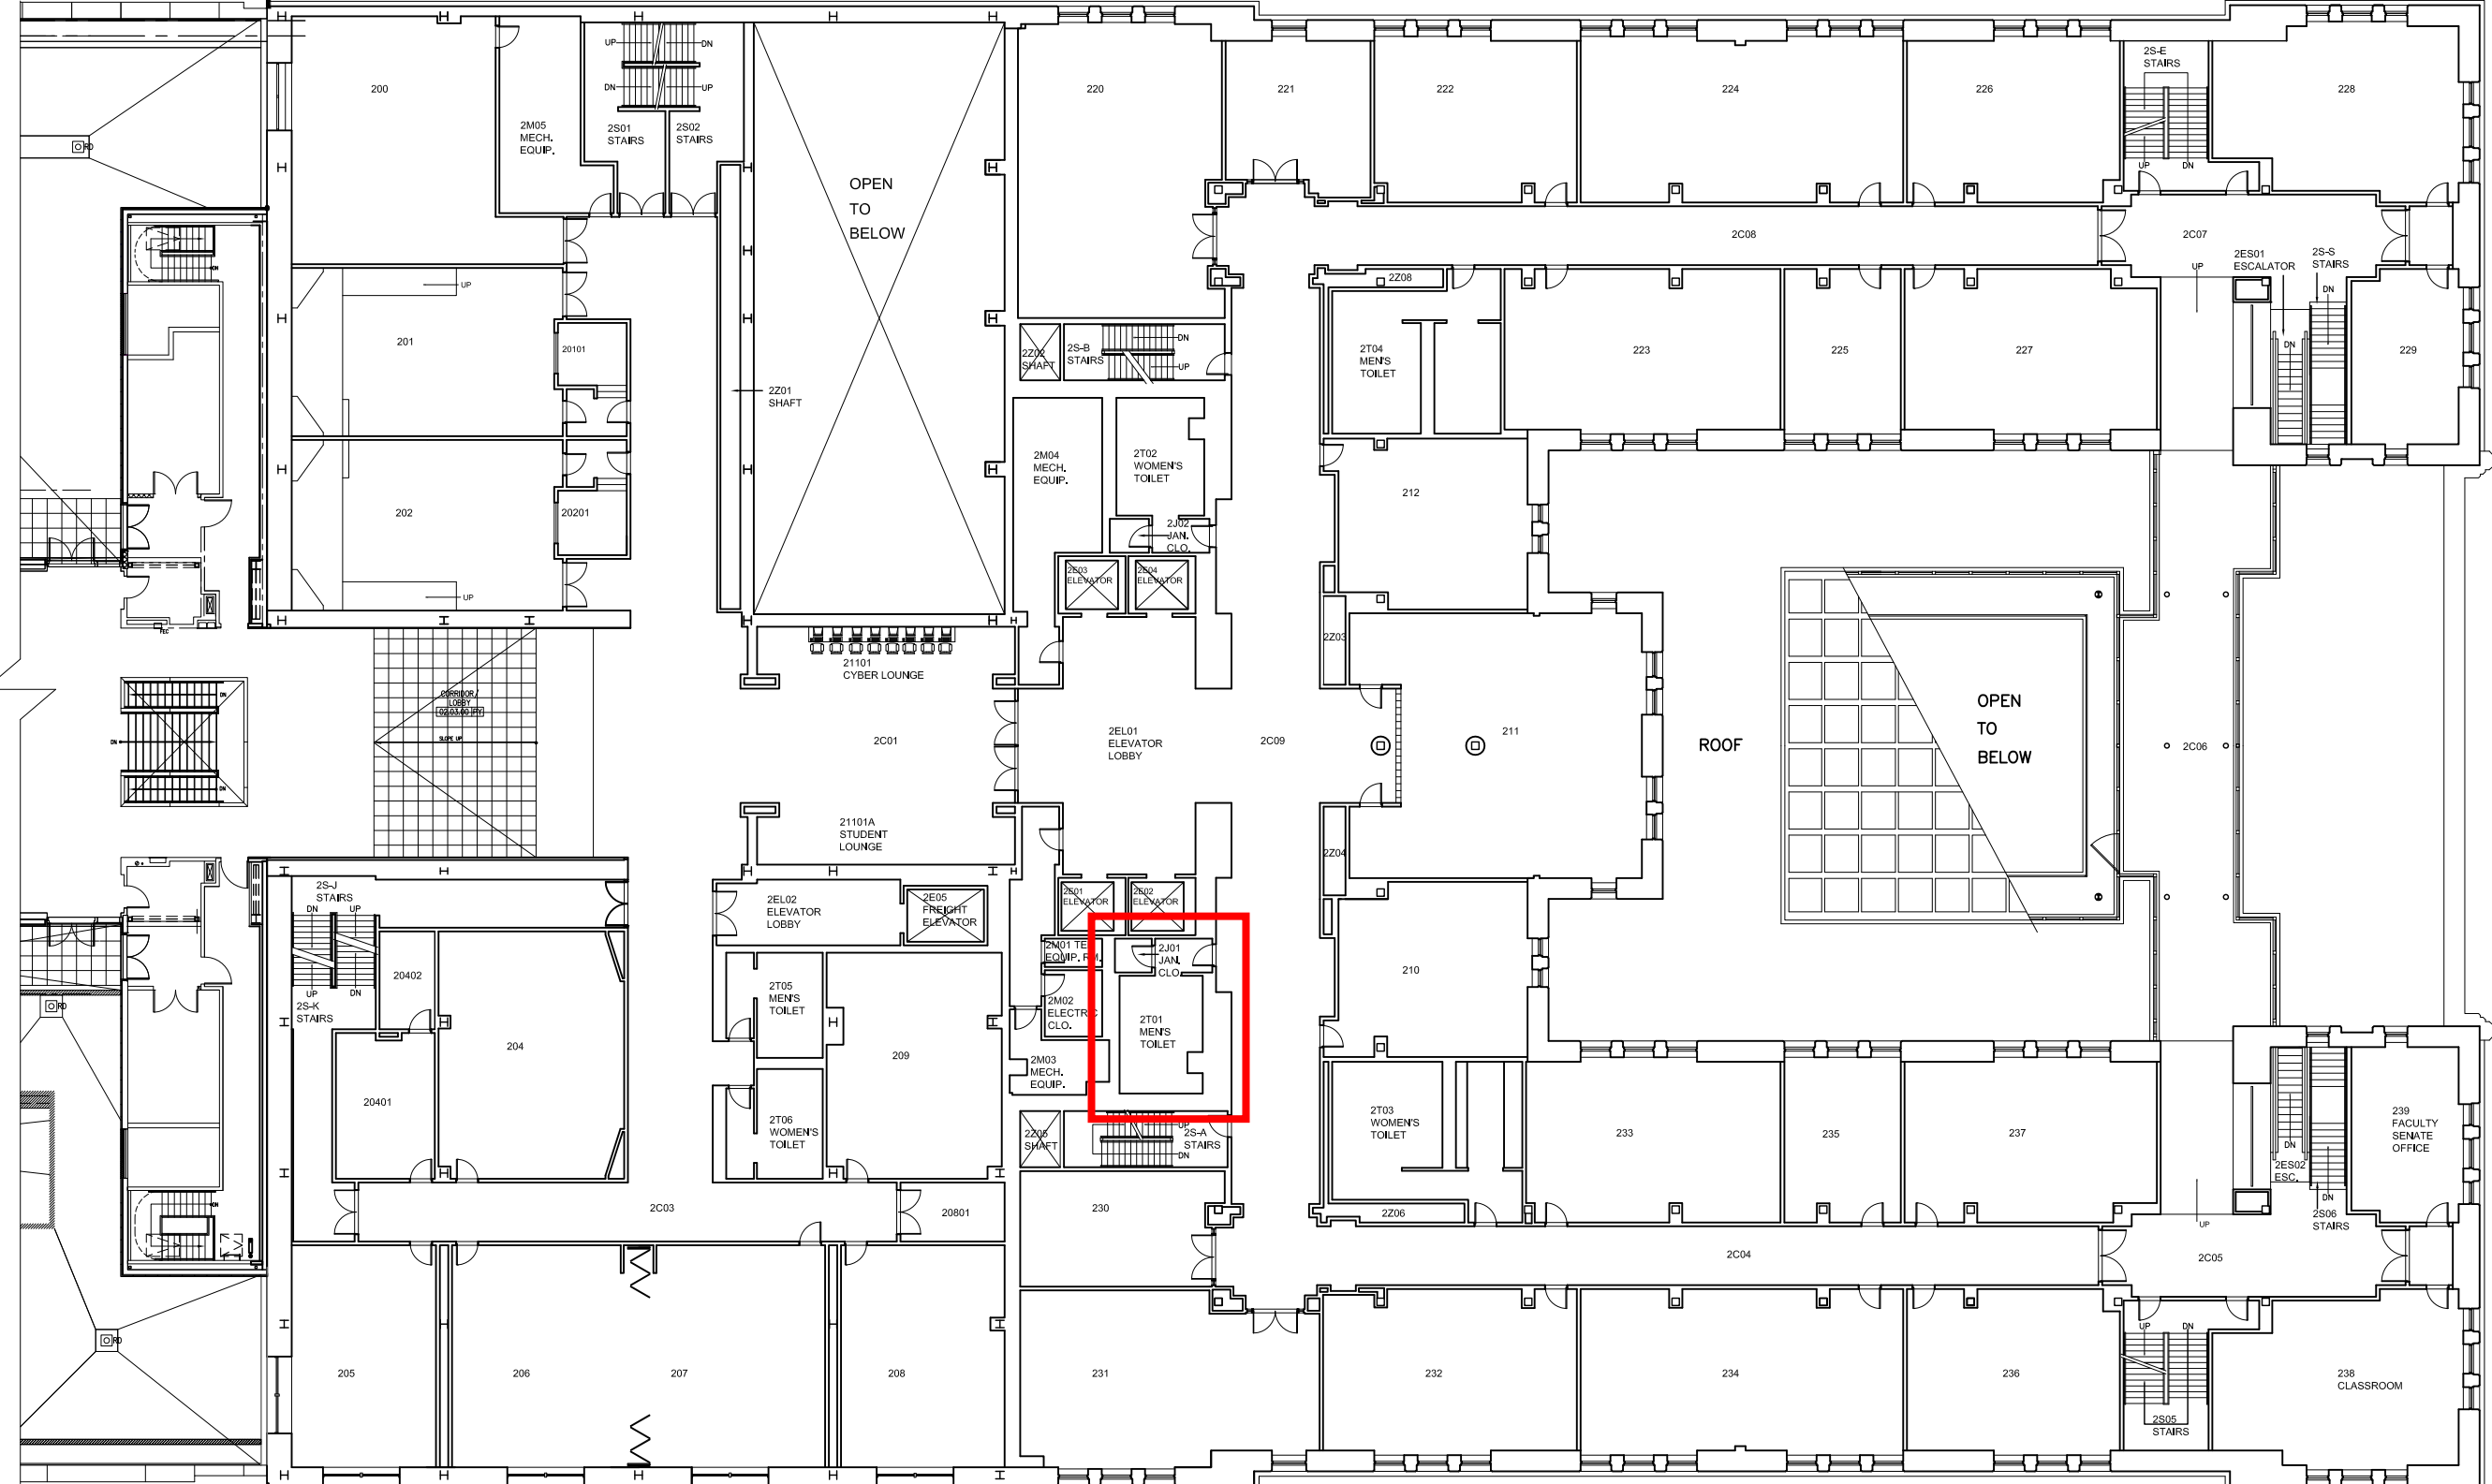

EXPANSION PROJECT EXISTING BUILDING
HAAREN HALL

EXPANSION PROJECT EXISTING BUILDING
HAAREN HALL

GRAPHIC SCALE

HAAREN HALL BUILDING
SECOND FLOOR

JOHN JAY COLLEGE OF CRIMINAL JUSTICE
899 10TH AVENUE NEW YORK, NY 10019

Scale : Not to Scale

Release Version : 01-02-14